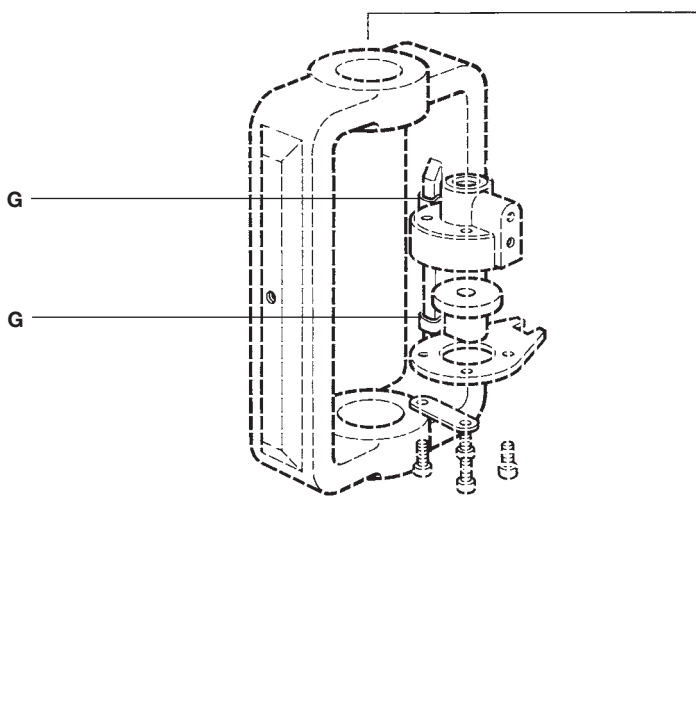

PN5000 and PN6000 Series Pneumatic Actuator Spares

Spare parts

The spare parts available are shown in solid outline. Parts drawn in broken line are not supplied as spares.

These spares are for the PN5100 and PN6100 series single spring actuators. For PN5200, PN5300, PN5400, PN5500, PN5600, PN6200, PN6300, PN6400, PN6500 and PN6600 series multi-spring actuators see overleaf.

Available spares

Stem seal kit (Piston guide bearing and 'O' rings)	A, C, H
Diaphragm kit (Diaphragm, nyloc nut, washer and 'O' ring)	D, E, F, H
Travel indicator kit (2 off indicators)	G
Spring kit (Spring - includes 3 off longer Hex. head screws, washers and nuts on some spring ranges)	B, J

How to order spares

Always order spares by using the description given in the column headed 'Available spares' and state the actuator type.

Example: 1 - Stem seal kit for a PN5120 pneumatic actuator.

Safety information, installation and maintenance

For full details see the Installation and Maintenance Instructions supplied with the product.