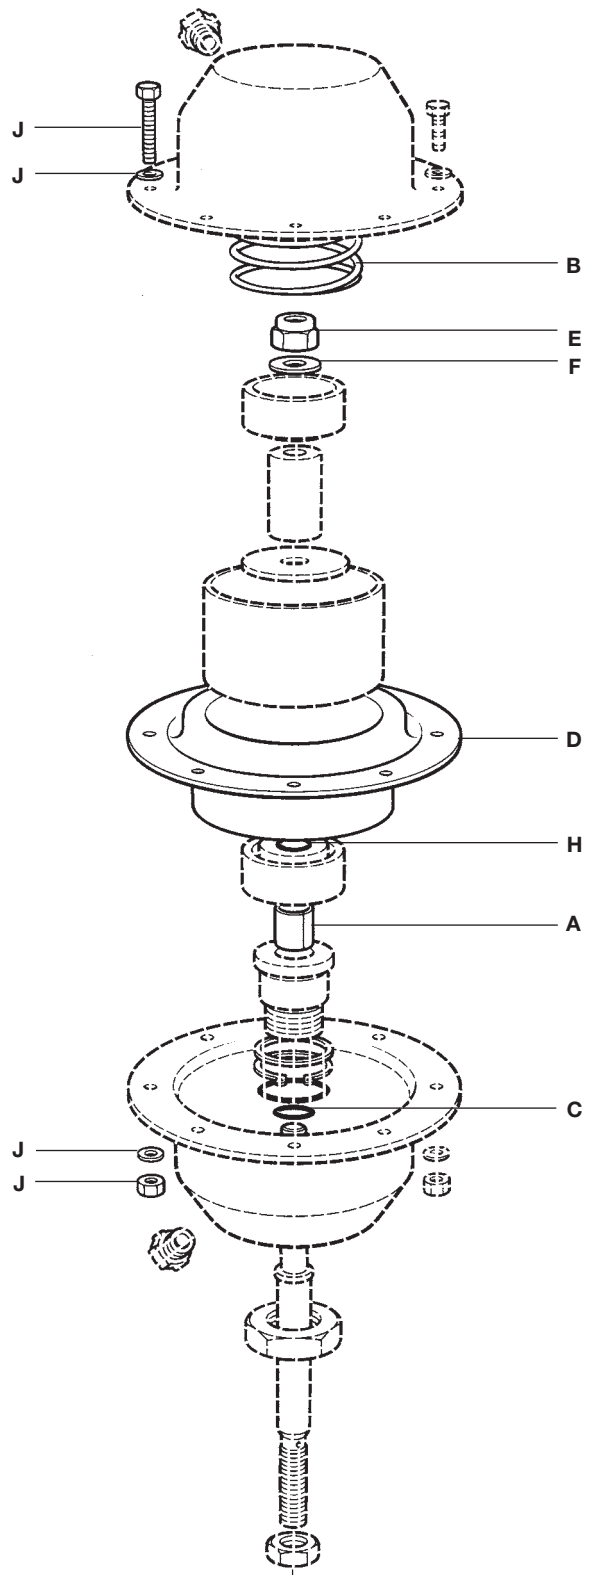

PN5000 and PN6000 Series Pneumatic Actuator Spares

Spare parts

The spare parts available are shown in solid outline. Parts drawn in broken line are not supplied as spares.

These spares are for the PN5100 and PN6100 series single spring actuators. For PN5200, PN5300, PN5400, PN5500, PN5600, PN6200, PN6300, PN6400, PN6500 and PN6600 series multi-spring actuators see overleaf.

Available spares

Stem seal kit (Piston guide bearing and 'O' rings)	A, C, H
Diaphragm kit (Diaphragm, nyloc nut, washer and 'O' ring)	D, E, F, H
Travel indicator kit (2 off indicators)	G
Spring kit (Spring - includes 3 off longer Hex. head screws, washers and nuts on some spring ranges)	B, J

How to order spares

Always order spares by using the description given in the column headed 'Available spares' and state the actuator type.

Example: 1 - Stem seal kit for a PN5120 pneumatic actuator.

Safety information, installation and maintenance

For full details see the Installation and Maintenance Instructions supplied with the product.