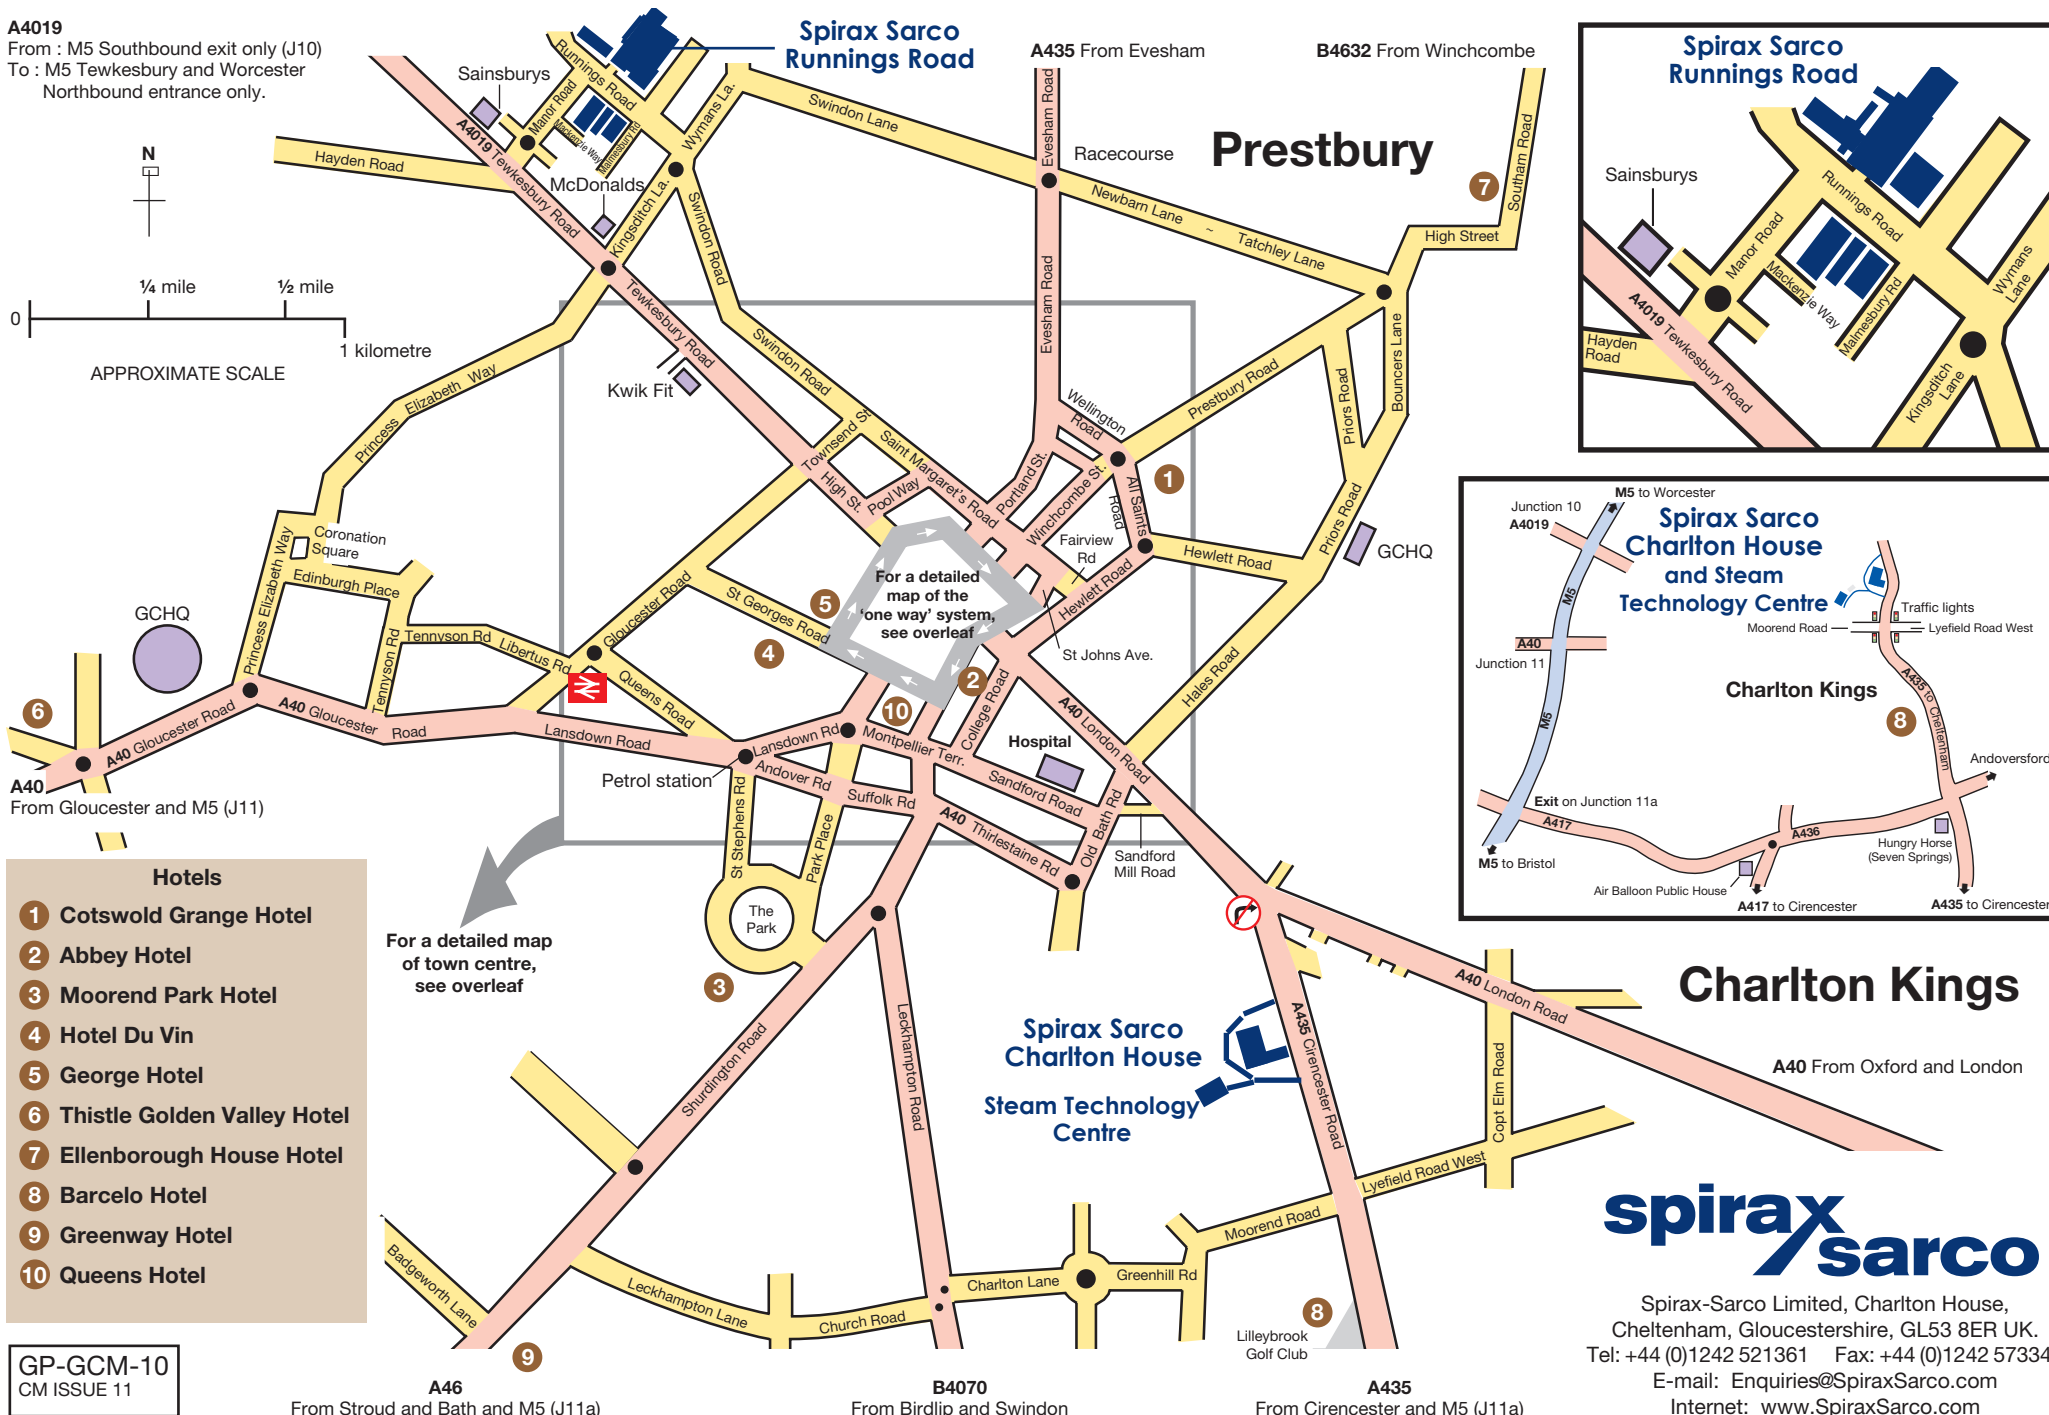

A4019
 From : M5 Southbound exit only (J10)
 To : M5 Tewkesbury and Worcester
 Northbound entrance only.

- Hotels**
- 1 Cotswold Grange Hotel
 - 2 Abbey Hotel
 - 3 Moarend Park Hotel
 - 4 Hotel Du Vin
 - 5 George Hotel
 - 6 Thistle Golden Valley Hotel
 - 7 Ellenborough House Hotel
 - 8 Barcelo Hotel
 - 9 Greenway Hotel
 - 10 Queens Hotel

For a detailed map of town centre, see overleaf

GP-GCM-10
 CM ISSUE 11

A46
 From Stroud and Bath and M5 (J11a)

B4070
 From Birdlip and Swindon

A435
 From Cirencester and M5 (J11a)

Spirax-Sarco Limited, Charlton House,
 Cheltenham, Gloucestershire, GL53 8ER UK.
 Tel: +44 (0)1242 521361 Fax: +44 (0)1242 573342
 E-mail: Enquiries@SpiraxSarco.com
 Internet: www.SpiraxSarco.com