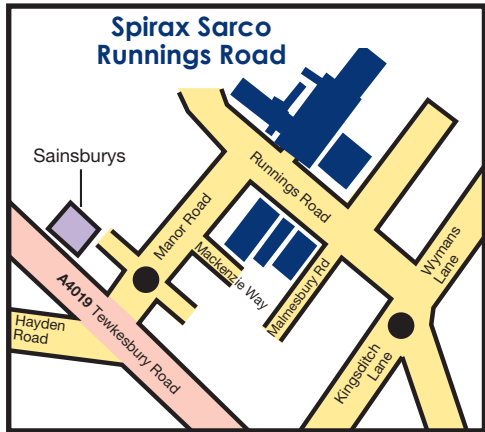

A4019
 From : M5 Southbound exit only (J10)
 To : M5 Tewkesbury and Worcester
 Northbound entrance only.

- Hotels**
- 1 Cotswold Grange Hotel
 - 2 Abbey Hotel
 - 3 Moarend Park Hotel
 - 4 Hotel Du Vin
 - 5 George Hotel
 - 6 Thistle Golden Valley Hotel
 - 7 Ellenborough House Hotel
 - 8 Barcelo Hotel
 - 9 Greenway Hotel
 - 10 Queens Hotel

For a detailed map of town centre, see overleaf

GP-GCM-10
 CM ISSUE 11

A46
 From Stroud and Bath and M5 (J11a)

B4070
 From Birdlip and Swindon

A435
 From Cirencester and M5 (J11a)

Spirax-Sarco Limited, Charlton House,
 Cheltenham, Gloucestershire, GL53 8ER UK.
 Tel: +44 (0)1242 521361 Fax: +44 (0)1242 573342
 E-mail: Enquiries@SpiraxSarco.com
 Internet: www.SpiraxSarco.com