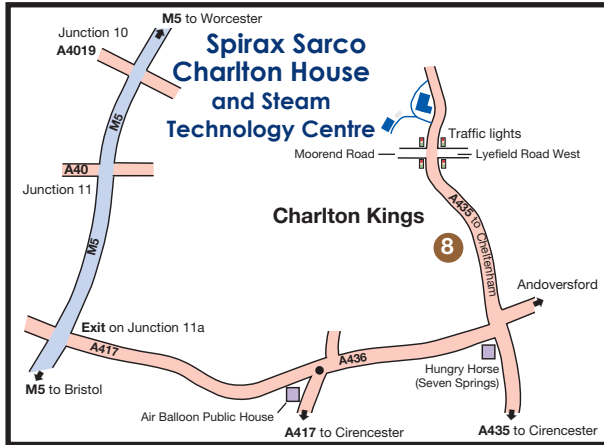

A4019
 From : M5 Southbound exit only (J10)
 To : M5 Tewkesbury and Worcester
 Northbound entrance only.

- Hotels**
- 1 Cotswold Grange Hotel
 - 2 Abbey Hotel
 - 3 Moarend Park Hotel
 - 4 Hotel Du Vin
 - 5 George Hotel
 - 6 Thistle Golden Valley Hotel
 - 7 Ellenborough House Hotel
 - 8 Barcelo Hotel
 - 9 Greenway Hotel
 - 10 Queens Hotel

For a detailed map of town centre, see overleaf

GP-GCM-10
 CM ISSUE 11

A46
 From Stroud and Bath and M5 (J11a)

B4070
 From Birdlip and Swindon

A435
 From Cirencester and M5 (J11a)

Spirax-Sarco Limited, Charlton House,
 Cheltenham, Gloucestershire, GL53 8ER UK.
 Tel: +44 (0)1242 521361 Fax: +44 (0)1242 573342
 E-mail: Enquiries@SpiraxSarco.com
 Internet: www.SpiraxSarco.com